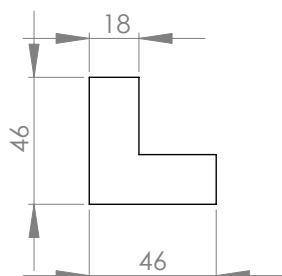

External Corner Post

Product Information

Painted MDF

Product Code

XXXCPEXTERNAL900
XXXCPEXTERNAL2.4