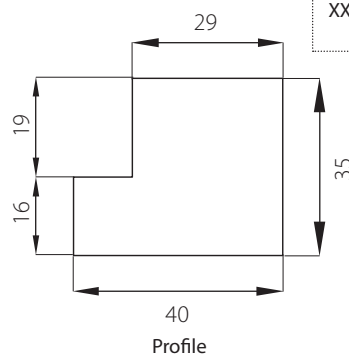

XXXCPSLAB

Curved End Post

Product Information

Painted MDF

Product Code

XXXENDPOST

Corner Block

Plan View