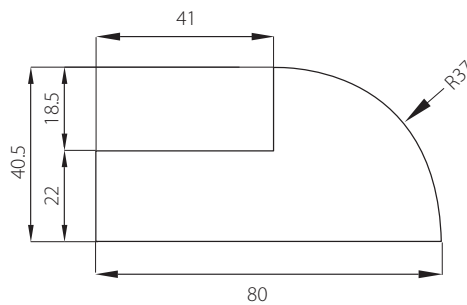

Curved End Post

Product Information

Painted MDF

Product Code

XXXENDPOST