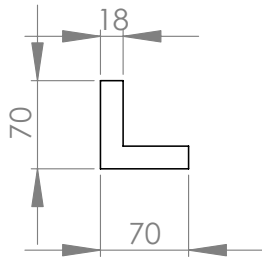

VIVO+ MATT

Internal Corner Post

Product Information

Painted MDF

Product Code

XXXCPSLAB