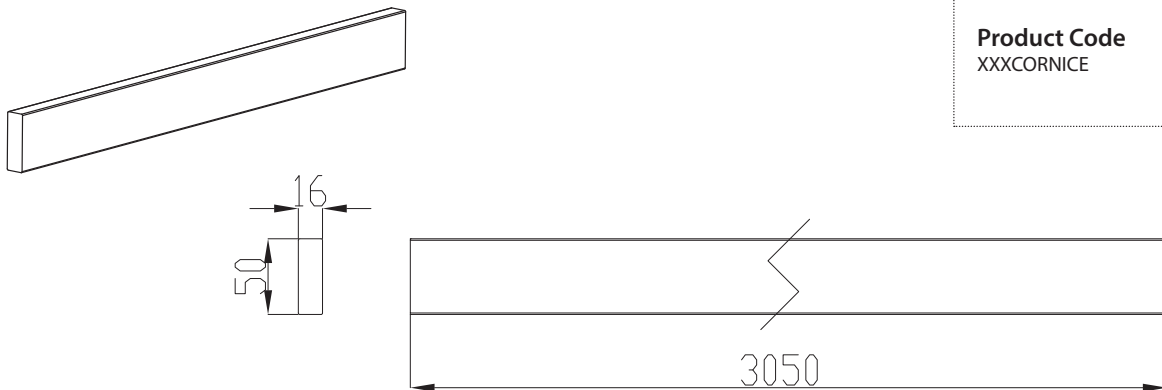

Product Information
Painted MF MDF

Product Code
XXXCORNICE