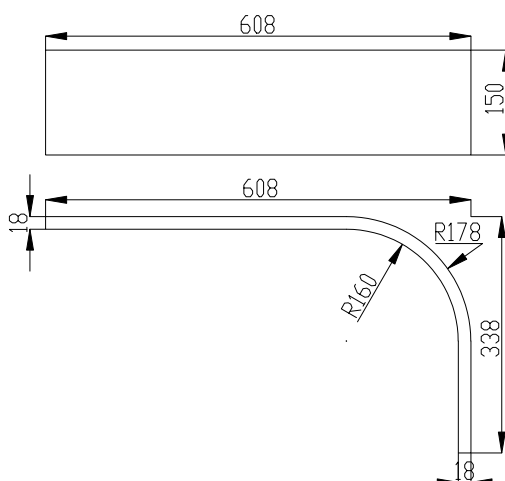

Curved Plinth (External Curve)

Product Information

Painted MDF

Product Code

XXXCURVEPLINTH