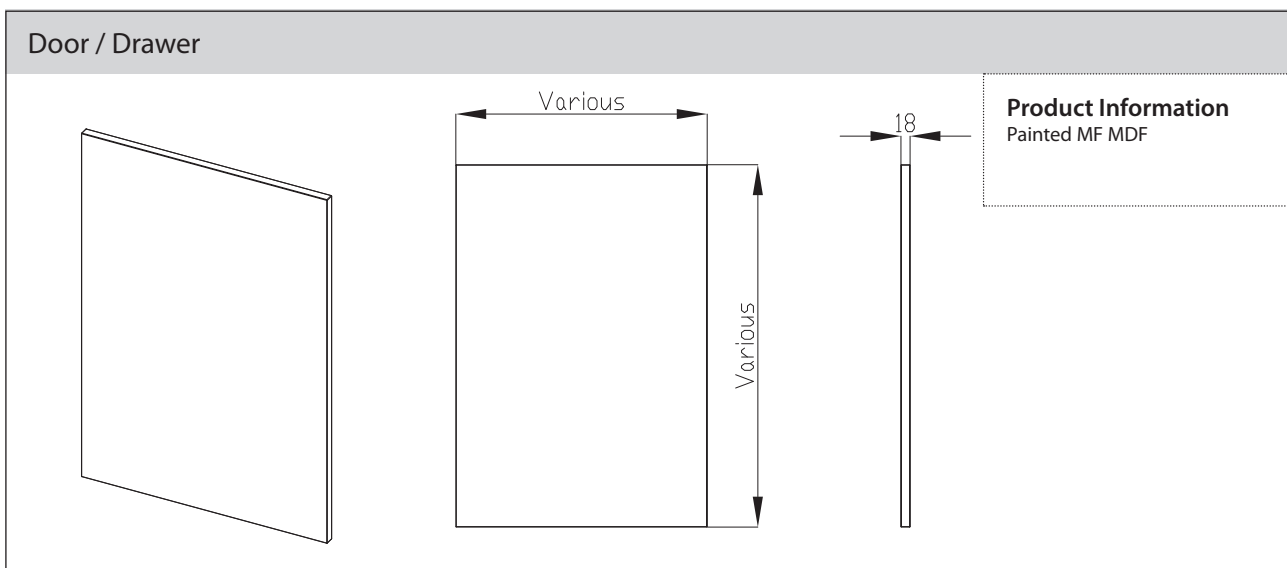

Please see: www.tkc.co.uk/vero-techguide for more information about our handleless rail system

Key

These sizes are designed specifically for our Vero handleless rail system.

VIVO+ MATT

VIVO+ MATT

Curved Door (External Curve)