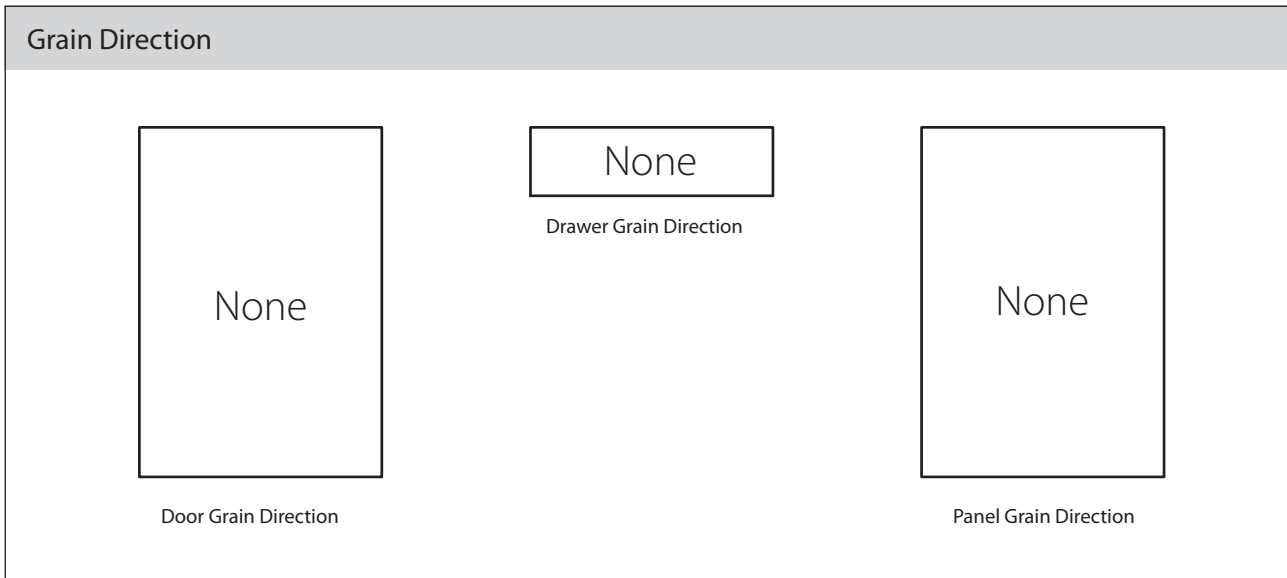

Please see: www.tkc.co.uk/vero-techguide for more information about our handleless rail system

Key

These sizes are designed specifically for our Vero handleless rail system.

VIVO+ MATT

VIVO+ MATT

Curved Door (External Curve)