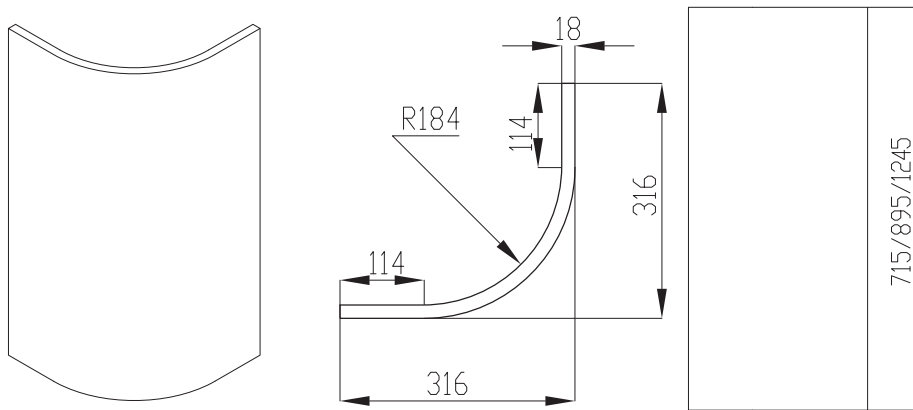

Please see: www.tkc.co.uk/vero-techguide for more information about our handleless rail system

Key

These sizes are designed specifically for our Vero handleless rail system.

VIVO+ MATT

VIVO+ MATT

Curved Door (External Curve)