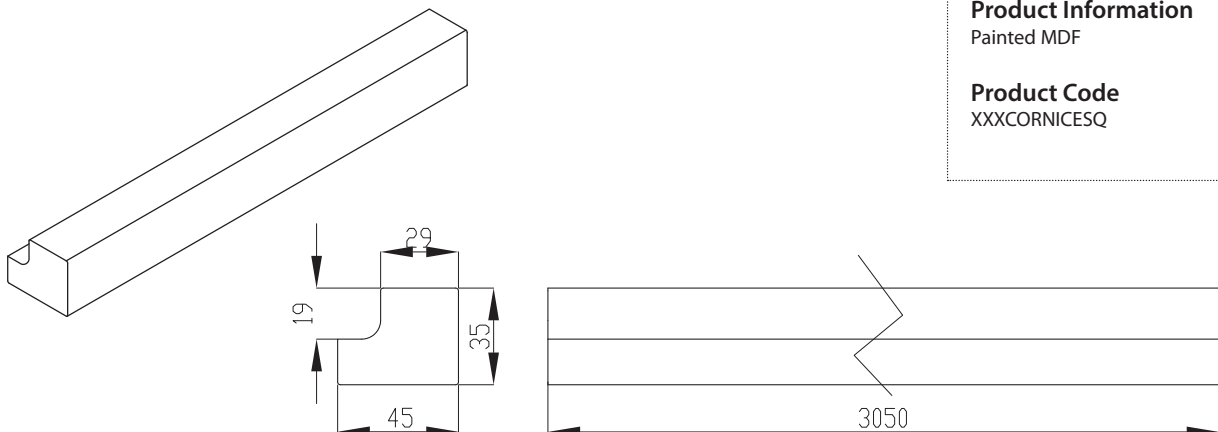

Square End Straight Cornice / Pelmet

Product Information
Painted MDF

Product Code
XXXCORNICESQ