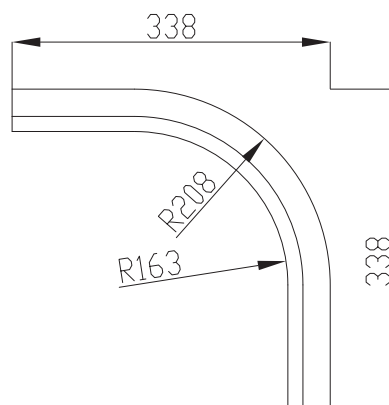

VIVO+ MATT

Square End Curved Cornice / Pelmet (External Curve)

Product Information

Painted MDF

Product Code

XXXCURVECORNICES