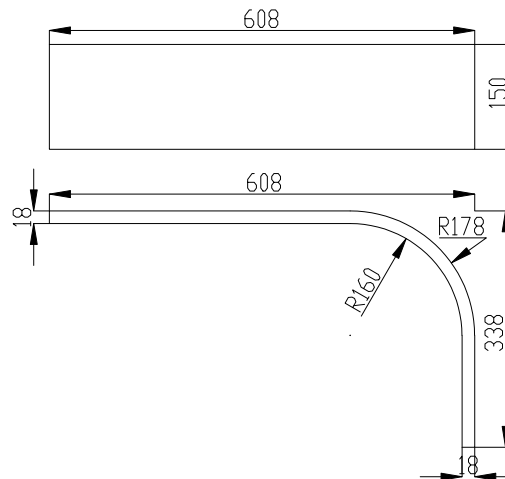

* This straight plinth is to be used with the curved plinth as it is a better match.

PORTLAND

Grain Direction

Door Grain Direction: None

Drawer Grain Direction: None
283 / 355mm
110 / 140 / 175mm

Panel Grain Direction: None

Product Code
32PELMET

Square End Straight Cornice / Pelmet

Product Information
Vinyl wrapped MDF.

Product Code
32CORNICESQ

PORTLAND

Square End Curved Cornice / Pelmet

Product Information
PVC Laminate on MDF.

Product Code
32CURVECORNICES

Curved Plinth (External Curve)

Product Information
PVC Laminate on MDF.

Product Code
32CURVEPLINTH

Contact us

Telephone 0161 336 3636
Fax 0161 336 3638
Free-Fax 0808 144 2422
Email sales@tkc.co.uk
Web www.tkc.co.uk
Order www.trade.tkc.co.uk