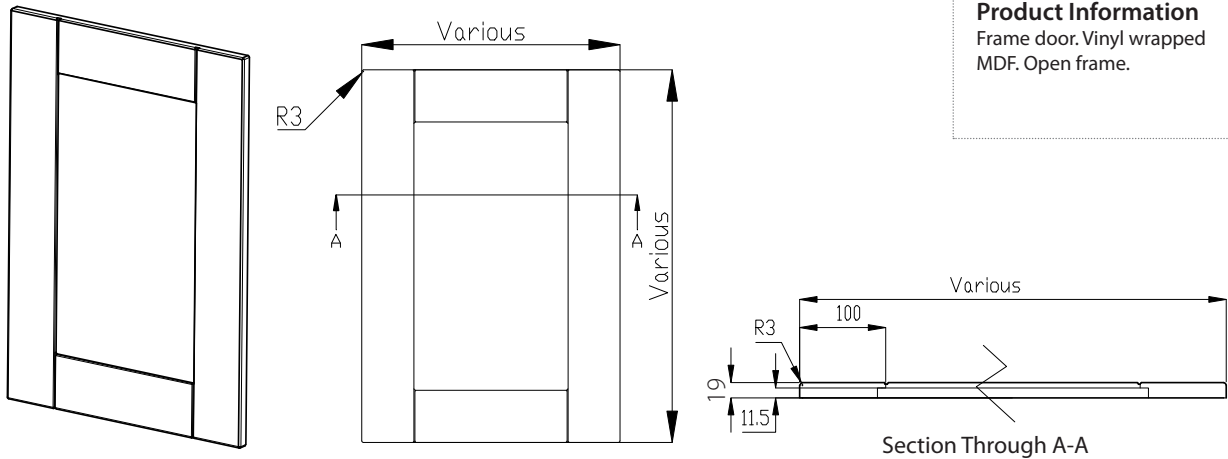

Door

Product Information
5pc effect door with flat centre panel.
Vinyl wrapped MDF.
715 x 146 door is a slab door.

Section Through A-A

Drawer

Product Information
Drawer for 110 / 140 / 175mm tall drawers.
All other drawer heights are based on the door design.
Vinyl wrapped MDF.

Section Through A-A

PORTLAND

Curved Door

Product Information
5pc effect door with centre panel. PVC Pressed MDF.

Product Code
32CURVE

Frame Door

Product Information
Frame door. Vinyl wrapped MDF. Open frame.