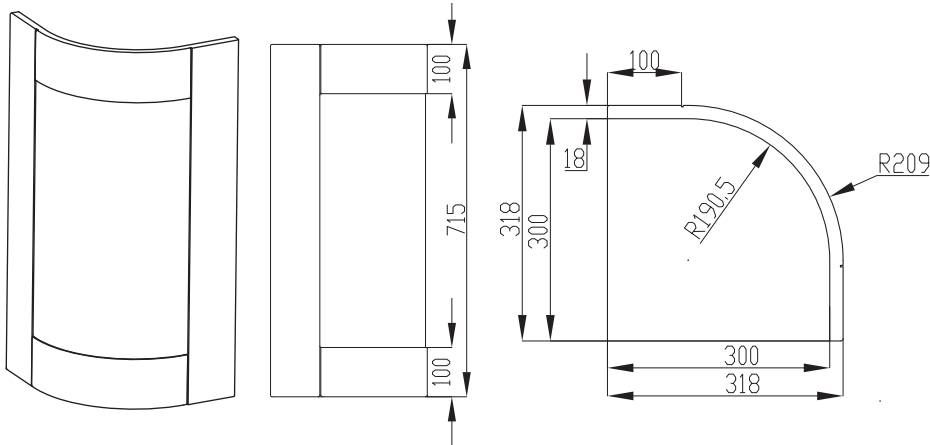

PORTLAND

Curved Door

Product Information
5pc effect door with centre panel. PVC Pressed MDF.

Product Code
32CURVE