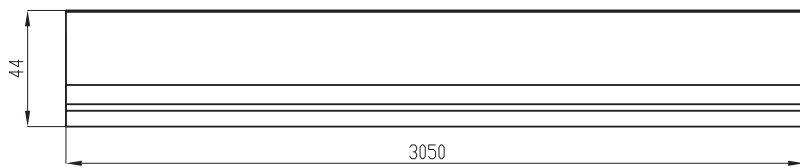

Product Information
Vinyl wrapped MDF.

Product Code
32CORNICE