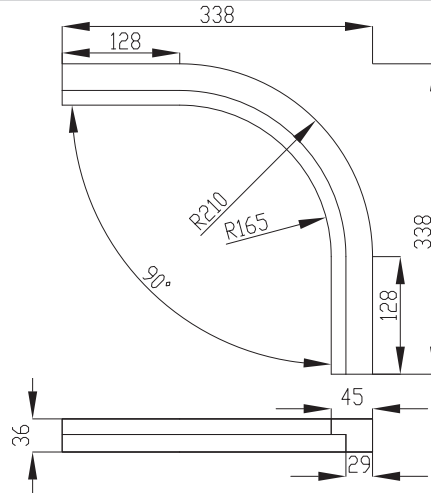

* This straight plinth is to be used with the curved plinth as it is a better match.

PORTLAND

Grain Direction

Door Grain Direction: None

Drawer Grain Direction: None
283 / 355mm
110 / 140 / 175mm

Panel Grain Direction: None

Product Code
32PELMET

Square End Straight Cornice / Pelmet

Product Information
Vinyl wrapped MDF.

Product Code
32CORNICESQ

PORTLAND

Square End Curved Cornice / Pelmet

Product Information
PVC Laminate on MDF.

Product Code
32CURVECORNICES

Curved Plinth (External Curve)

Product Information
PVC Laminate on MDF.

Product Code
32CURVEPLINTH

Contact us

Telephone 0161 336 3636
Fax 0161 336 3638
Free-Fax 0808 144 2422
Email sales@tkc.co.uk
Web www.tkc.co.uk
Order www.trade.tkc.co.uk