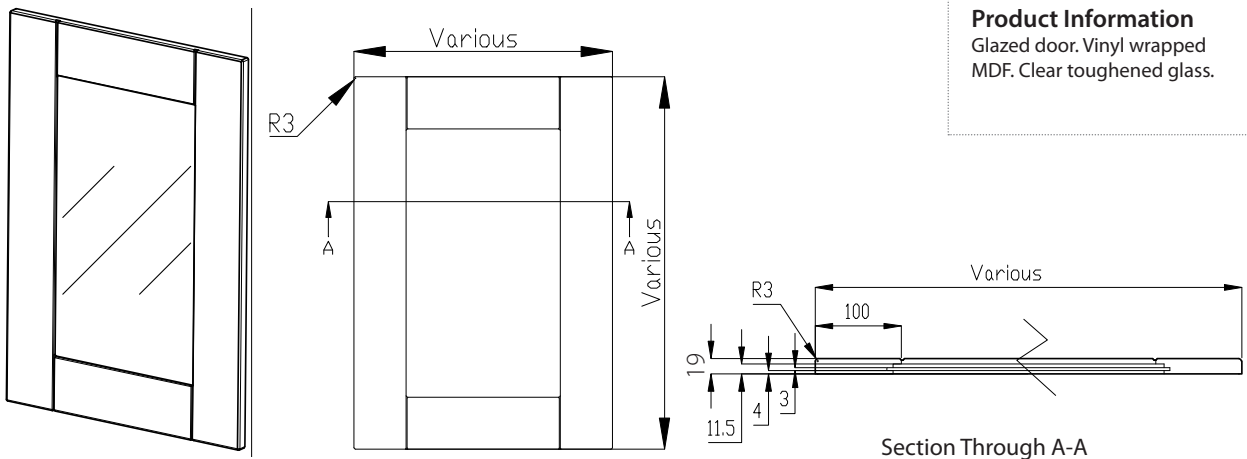

Glazed Door

Product Information
Glazed door. Vinyl wrapped MDF. Clear toughened glass.